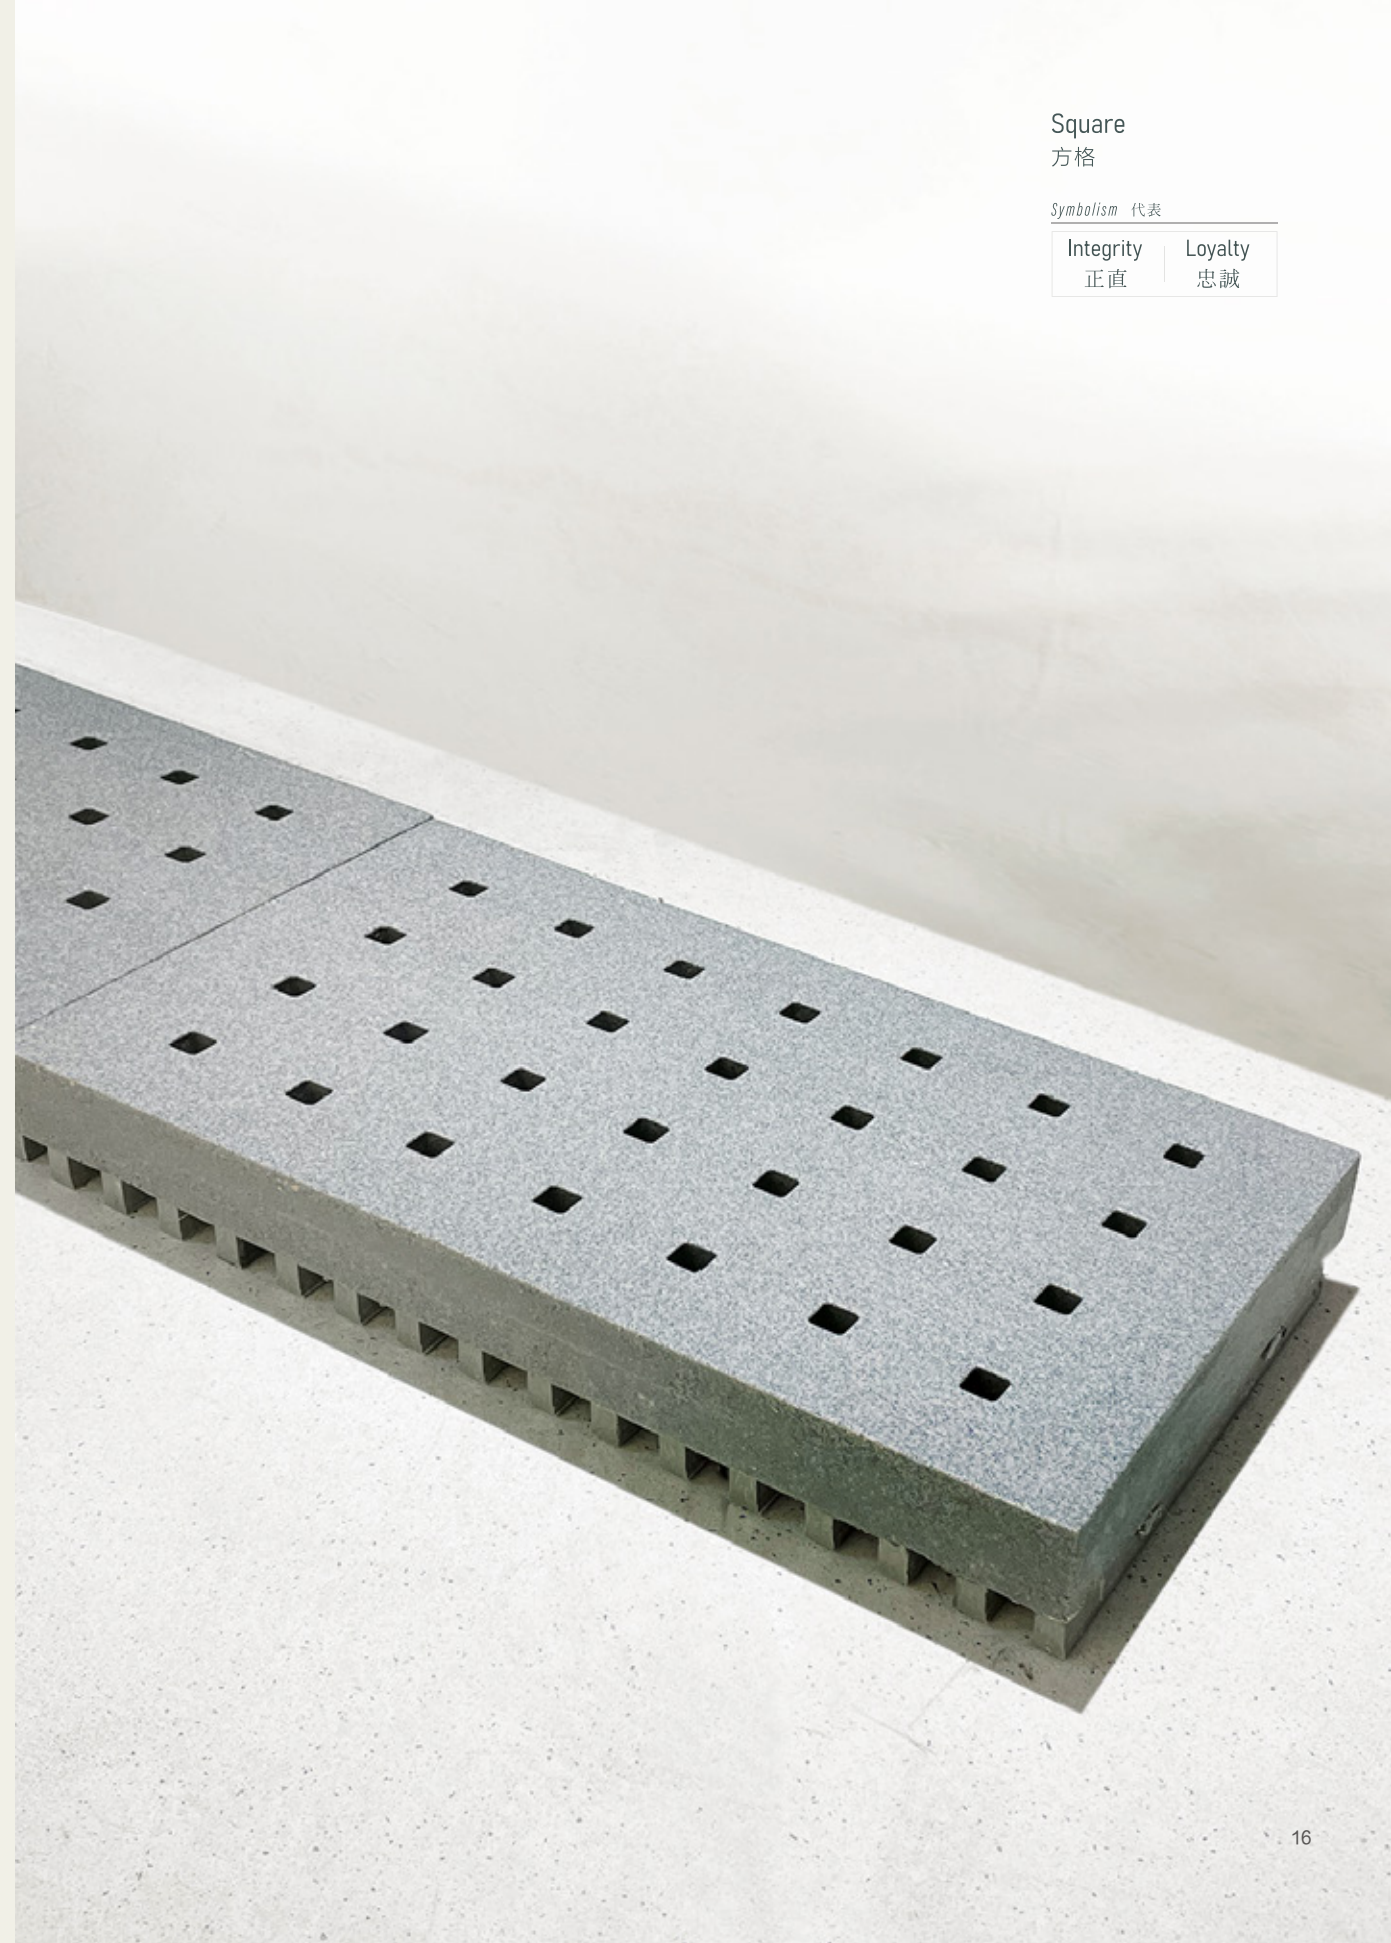

Symbolism 代表

Perfection
完美

Limitlessness
無限

Square
方格

Symbolism 代表

Integrity 正直	Loyalty 忠誠
-----------------	---------------

Signature 招牌款式

FIBRPRO® SYNTHETEC® Stone Grating can serve as an essential portion of a flooring canvas by fully blending in to realize any infinite imaginations and possibilities for embellishing living spaces and landscape.