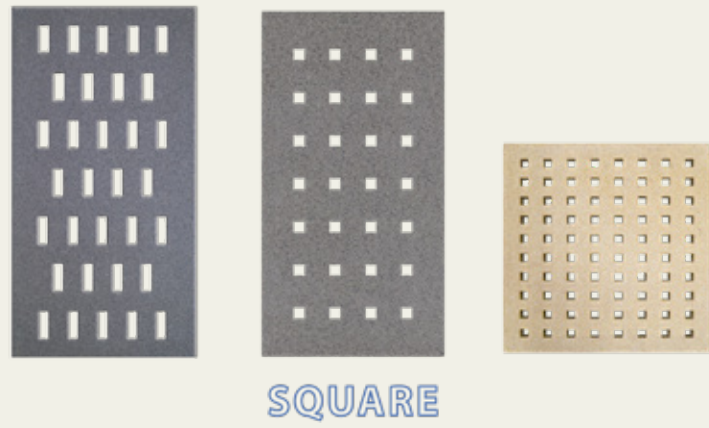

Horizontal Lines
橫條

Symbolism 代表

Tradition 傳統	Ideal 理想
-----------------	-------------

Double Horizontal Lines
雙橫條

Symbolism 代表

Justice 正義	Fairness 公平
---------------	----------------

ROUND

Round
圓點

Symbolism 代表

Perfection
完美

Limitlessness
無限

Square
方格

Symbolism 代表

Integrity 正直	Loyalty 忠誠
-----------------	---------------

Signature 招牌款式

FIBRPRO® SYNTHETEC® Stone Grating can serve as an essential portion of a flooring canvas by fully blending in to realize any infinite imaginations and possibilities for embellishing living spaces and landscape.