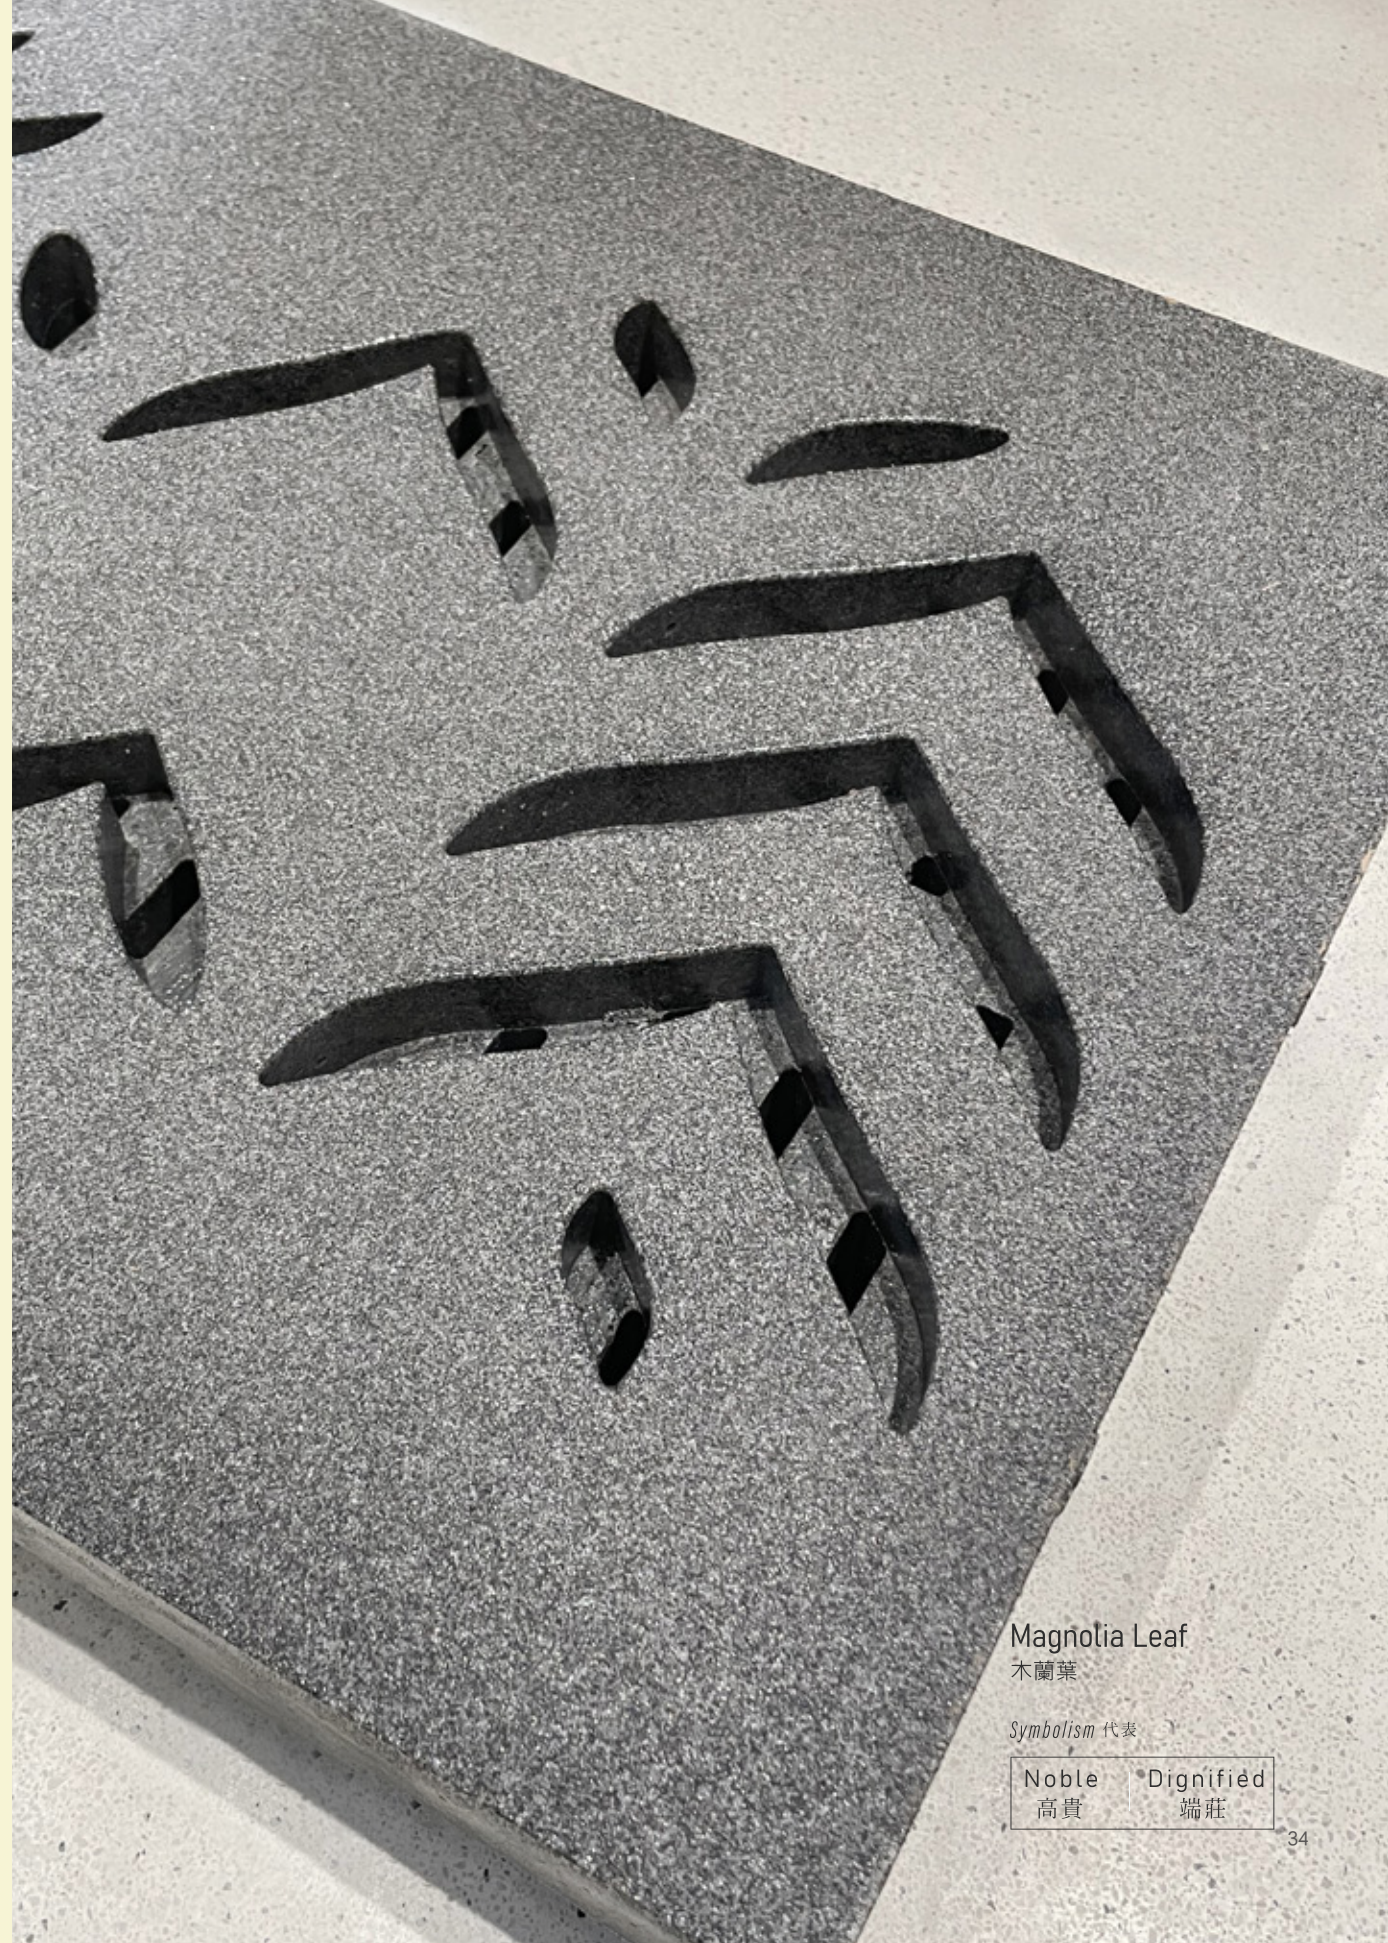

Magnolia Leaf
木蘭葉

Symbolism 代表

Noble 高貴	Dignified 端莊